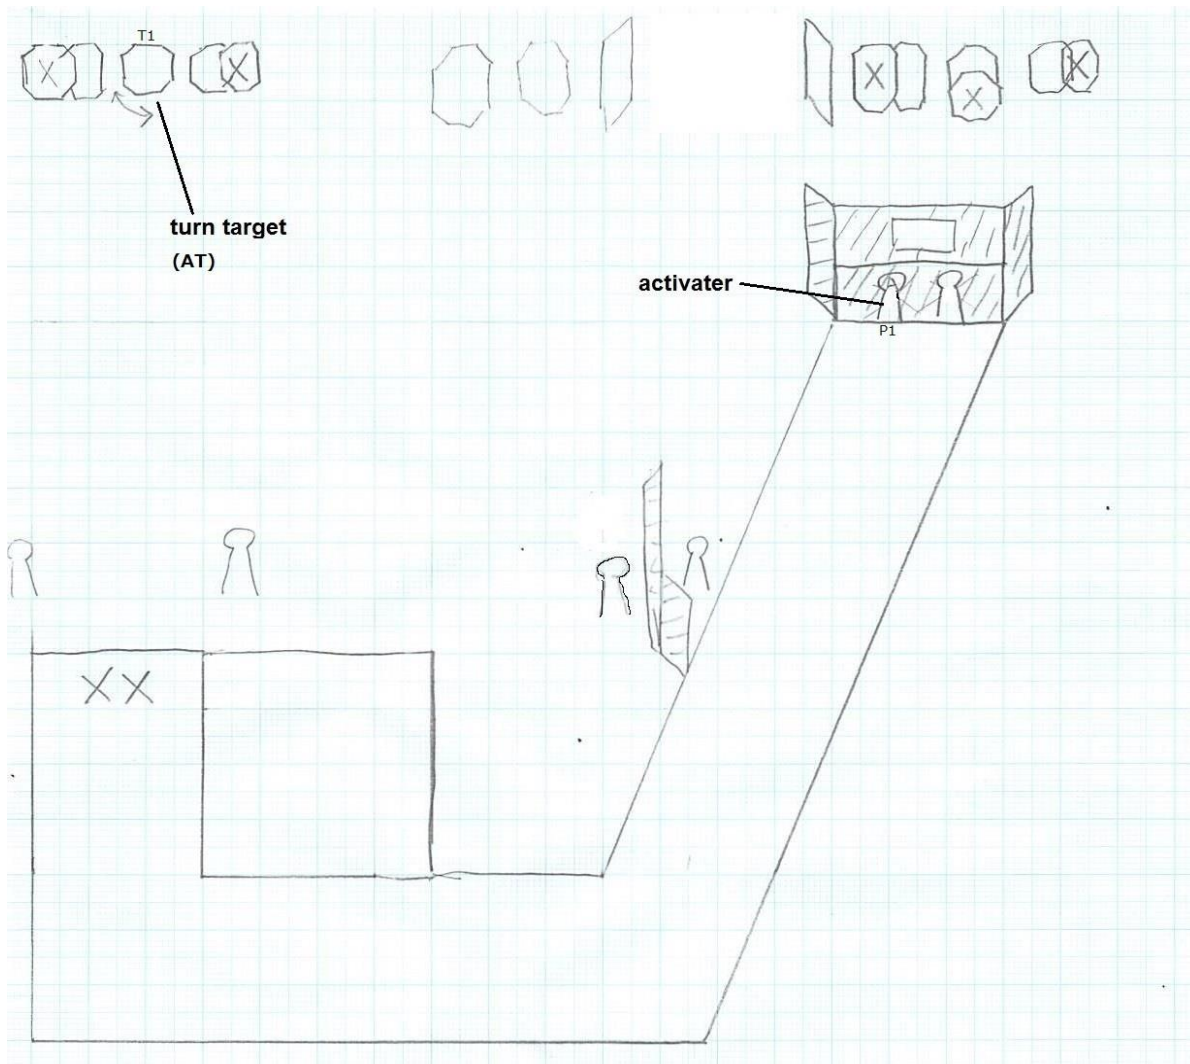

start position: anywhere inside the fault line, facing down range , natural standby

timer start: audible

procedure: after signal, engage all targets visible from within the designated area.

type: short

target:  
IPSC target 3  
popper 1  
plate 2  
no shoot 2

type: short

target:  
 IPSC target 4  
 popper 2  
 plate 1  
 no shoot 2

number of projectiles to be scored: 11 projectile / 55

gun in ready condition: magazine no inserted, chamber no loaded, gun in the box, all magazines on the table to be used

start positron: sit on the chair, facing down range , both hands on lap

timer start: audible

procedure: after signal, engage all targets visible from within the designated area.

type: medium

target:

IPSC target 8