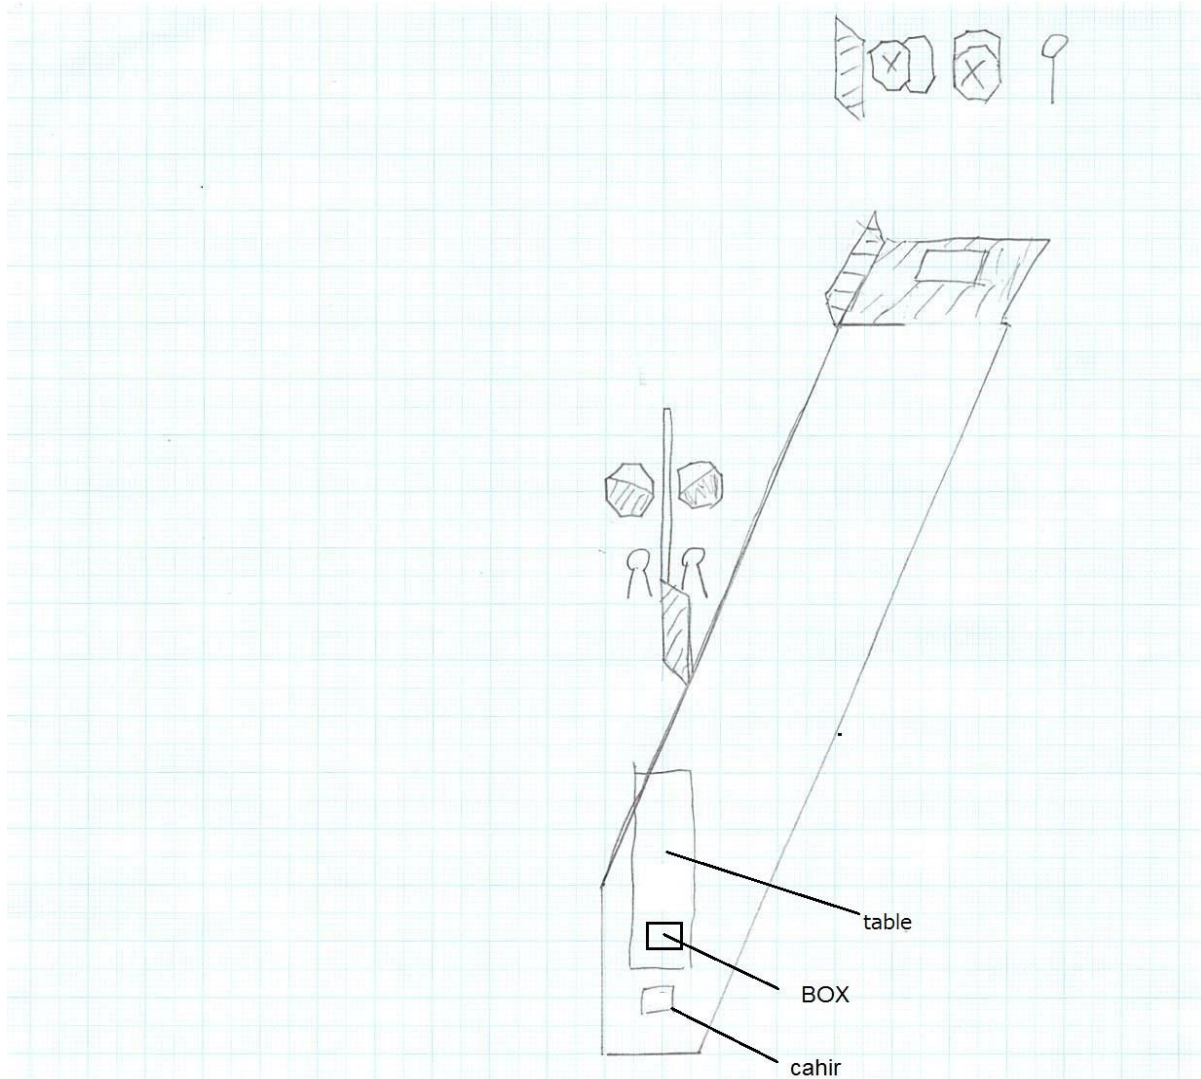

type: short

target:
IPSC target 4
popper 2
plate 1
no shoot 2

number of projectiles to be scored: 11 projectile / 55

gun in ready condition: magazine no inserted, chamber no loaded, gun in the box, all magazines on the table to be used

start positron: sit on the chair, facing down range , both hands on lap

timer start: audible

procedure: after signal, engage all targets visible from within the designated area.