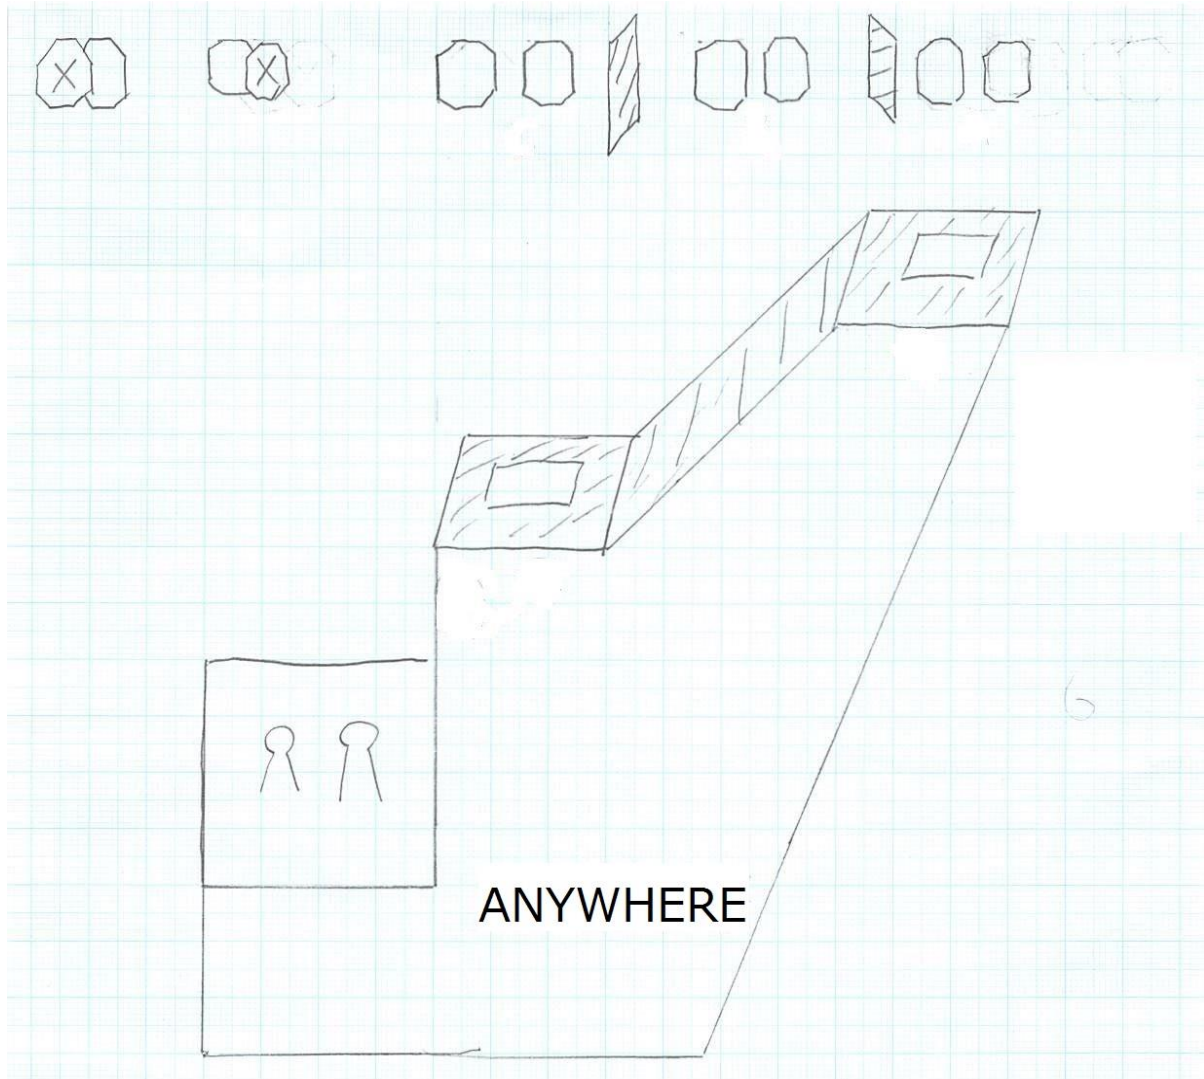

type: medium

target:
IPSC target 8
popper 2
plate 0
no shoot 2

number of projectiles to be scored: 18 projectile / 90

gun in ready condition: holster

start positron: anywhere inside the fault line, facing down range , natural standby