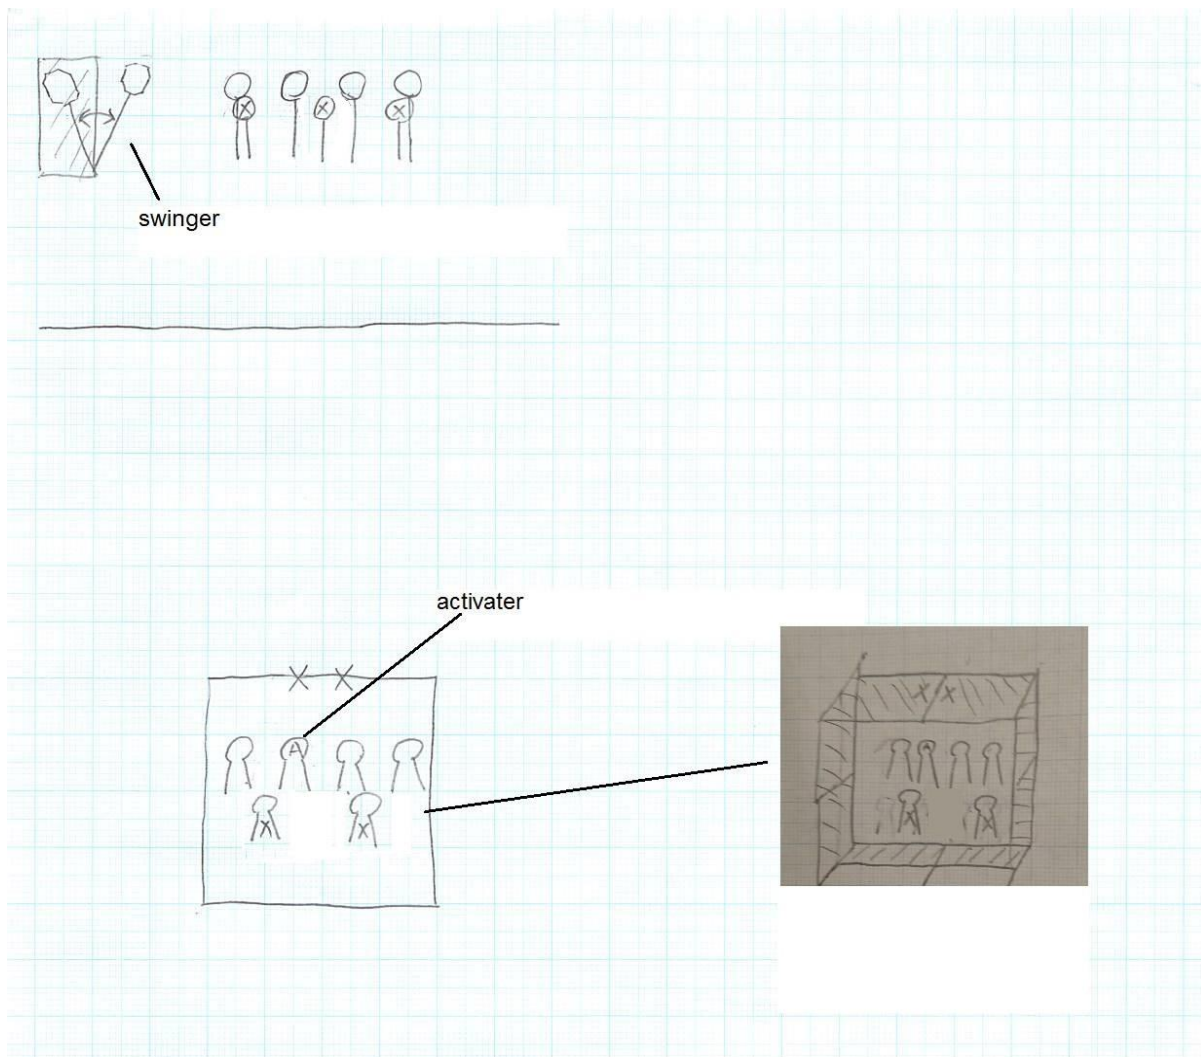

remark:

(1)turn target T1 is activated by P1.

(2)T1 will remain visible at rest.

type: medium

target:  
IPSC target 8  
popper 2  
plate 0  
no shoot 2

number of projectiles to be scored: 18 projectile / 90

gun in ready condition: holster

start positron: anywhere inside the fault line, facing down range , natural standby

type: short

target:

IPSC target 1

popper 4

plate 4

no shoot 5