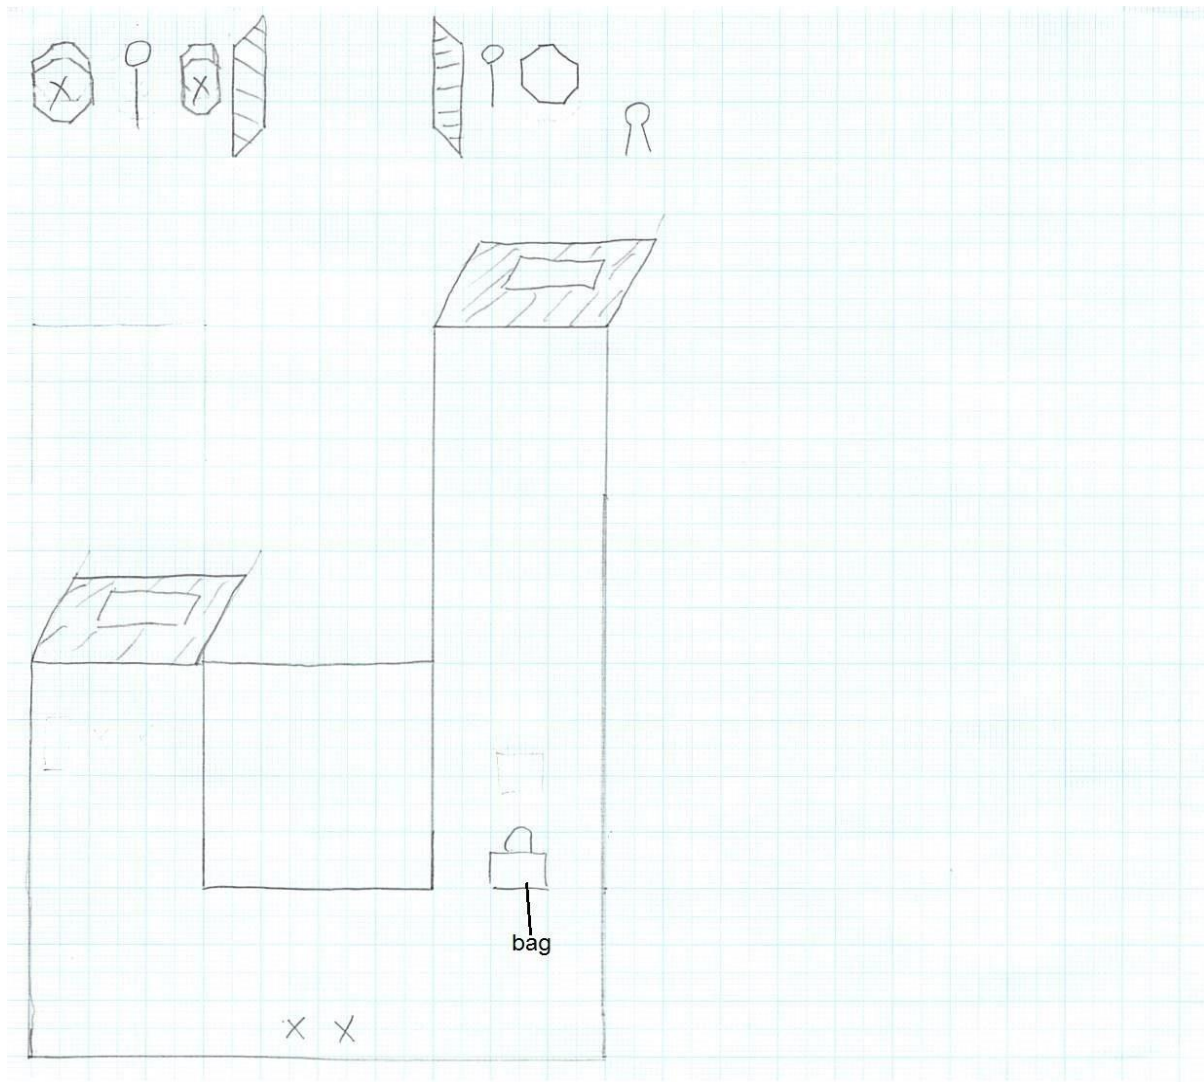

type: long

target:

IPSC target 8

popper 12

plate 0

no shoot 9

number of projectiles to be scored: 28 projectile / 140

gun in ready condition: holster

start position: anywhere inside the fault line, facing down range , natural standby

timer start: audible

procedure: after signal, engage all targets visible from within the designated area.

type: short

target:  
IPSC target 3  
popper 1  
plate 2  
no shoot 2